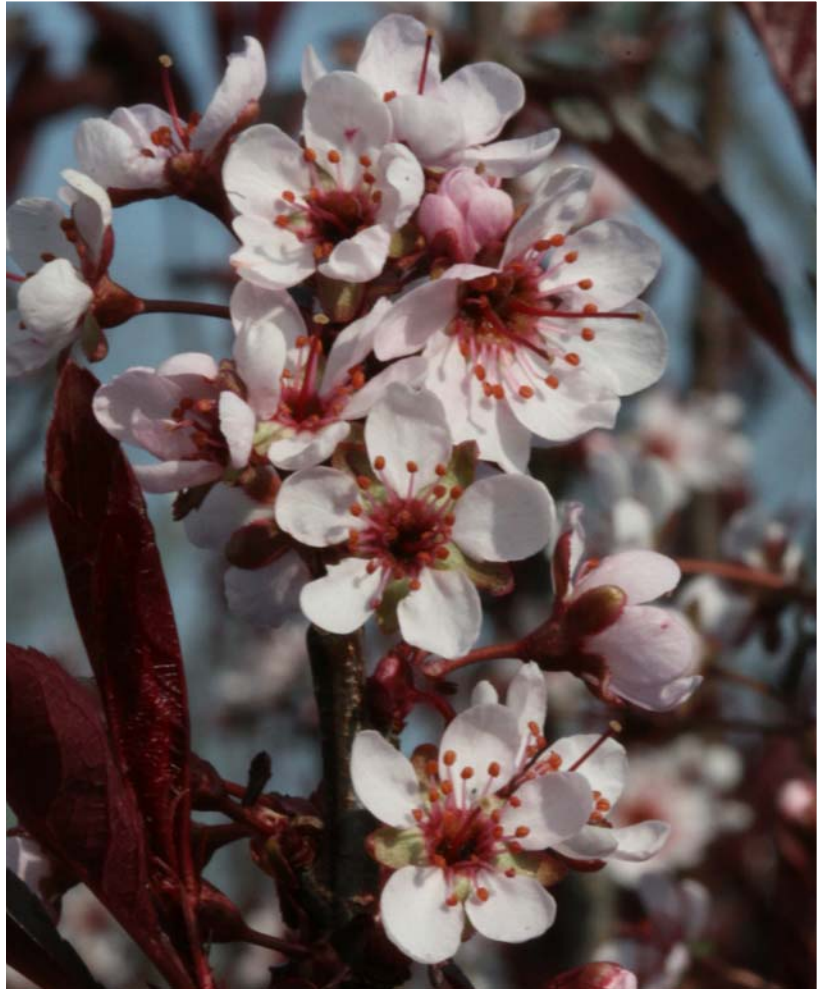

Purpleleaf Sandcherry

Prunus x cistena

SPECS

Height:	6-8'
Spread:	5-6'
Shape:	upright oval
Foliage:	purple-red
Fall Color:	purple-red
Flowers:	pink
Fruit:	drupe
Zone:	3

DESCRIPTION

Prized for its deep purple-red foliage, Sandcherries are a mainstay in landscape designs.

Small pinkish flowers are produced in spring and are sweetly fragrant. The main attribute, its intense foliage color, does not fade and remains attractive throughout the growing season. Sandcherries will grow quickly, and respond well to regular shaping and pruning.

Sandcherries are nice planted in shrub borders, in foundation plantings, or as a single colorful accent in the garden.

7679 Worthington Rd. Galena, OH 43021
614.891.9348PH 800.340.9348TF
www.acornfarms.com
©Acorn Farms, Inc.