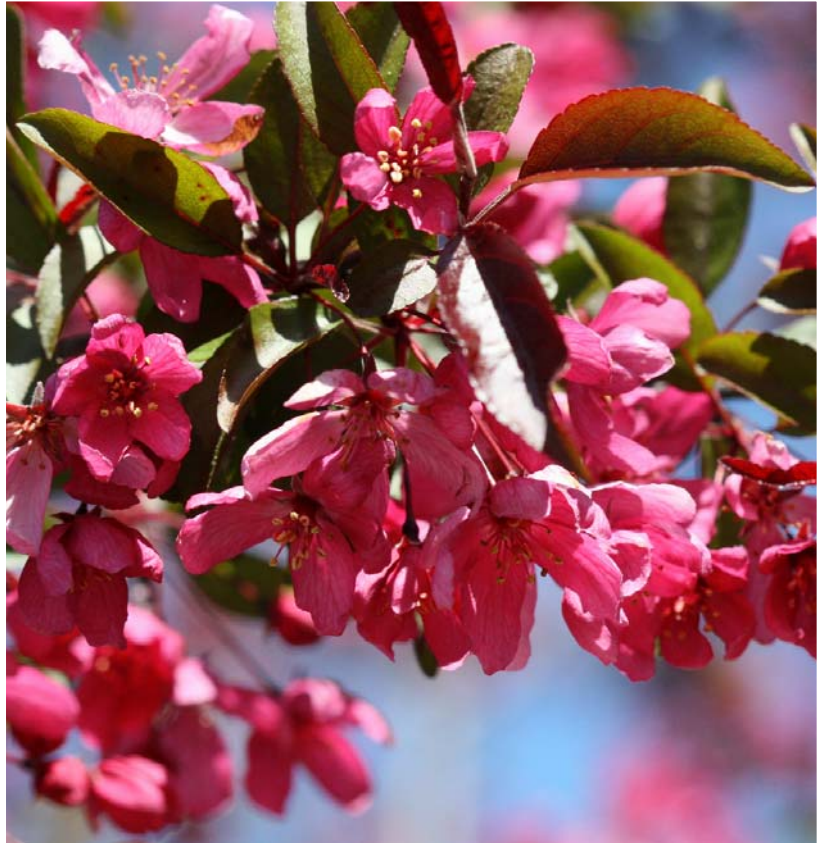

Prairifire Crabapple

Malus 'Prairifire'

SPECS

Height:	20'
Spread:	20'
Shape:	upright, spreading
Foliage:	purple, red-green
Fall Color:	yellow
Flowers:	pink-red
Fruit:	dark red
Zone:	4

DESCRIPTION

Crabapples are prized for their spectacular display of fragrant blooms in the spring. Colorful fruit extends their interest into the fall and winter months. The staggering choices of size, form, flower and fruit colors makes it easy to choose at least one for nearly every landscape situation.

'Prairifire' has an upright habit with a spreading, rounded crown. Its pink-red flowers are a lovely contrast to the purple foliage. Foliage matures to red-green during the summer months. Dark red fruits are produced in fall.