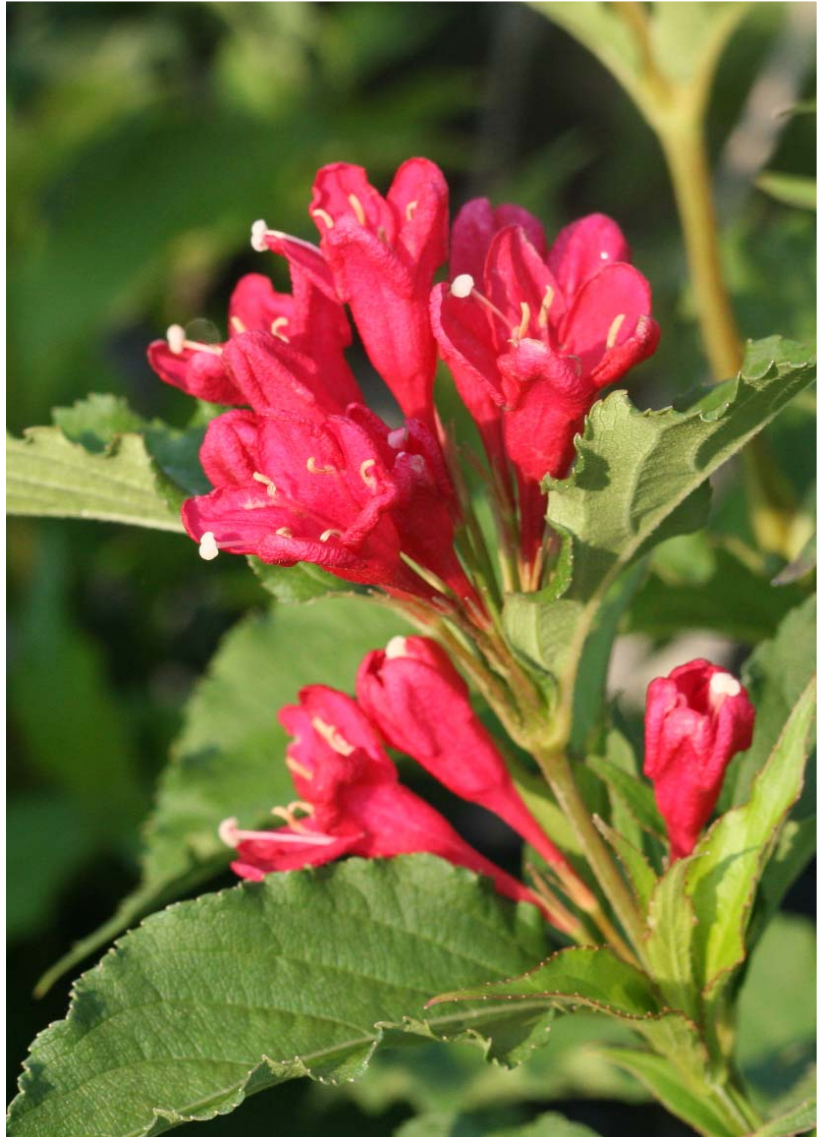

Red Prince Weigela

Weigela florida 'Red Prince' PPAF

SPECS

Height:	5-6'
Spread:	5-6'
Shape:	upright, arching
Foliage:	green
Fall Color:	yellow
Flowers:	red
Fruit:	capsule
Zone:	4

DESCRIPTION

Weigela has long been valued for their profuse display of brightly colored flowers in late spring. They are extremely adaptable to soil type and grow best in full sun.

'Red Prince' is an upright grower with a dense habit and strong stems. Its bright red flowers hold their color without fading and the plant will sporadically rebloom during the summer.

Utilize 'Red Prince' in shrub borders or massed in the landscape. With a little pruning to tidy the plant after flowering, it could be incorporated into foundation plantings or used as a single specimen.