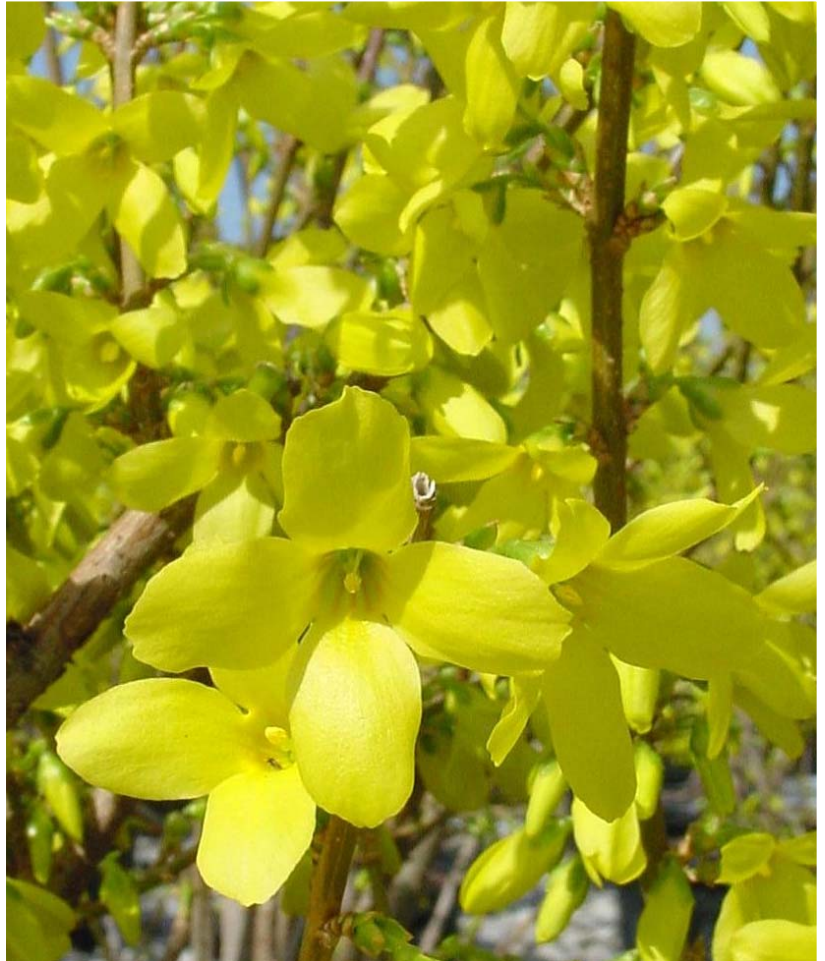

Lynwood Gold Forsythia

Forsythia x intermedia 'Lynwood'

SPECS

Height:	5-7'
Spread:	7'
Shape:	upright, arching
Foliage:	deep green
Fall Color:	yellow
Flowers:	yellow
Fruit:	capsule
Zone:	4

DESCRIPTION

The classic harbinger of spring, Forsythia explodes with a profusion of sunny flowers!

Lynwood Gold is an upright shrub, with arching, spreading branches. This fast grower performs well in full sun to partial shade, and is tolerant of urban conditions. It is a reliable and heavy bloomer, with large yellow flowers produced along the stems in early spring.

This large shrub is useful for shrub borders and bank planting and is impressive when massed.

7679 Worthington Rd. Galena, OH 43021
614.891.9348PH 800.340.9348TF
www.acornfarms.com
©Acorn Farms, Inc.