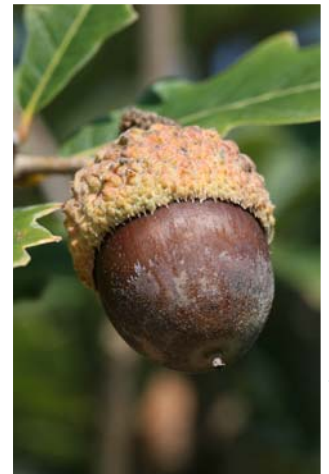

Regal Prince® English Oak

Quercus robur 'Long' PP12,673

SPECS

Height:	40-60'
Spread:	20-25'
Shape:	upright, oval
Foliage:	dark green
Fall Color:	yellow-brown
Flowers:	insignificant
Fruit:	acorn
Zone:	4

DESCRIPTION

Regal Prince® is one of the best columnar oaks! A cross of *Quercus robur* 'Fastigiata' x *Quercus bicolor*, exhibiting a strong upright, columnar habit that remains tight as it matures. It is a vigorous, strong tree, and is adaptable to many unfavorable climactic and soil conditions. The dark green foliage is somewhat shiny on the upper surface, and has good substance, making it highly resistant to both leaf tatter and mildew.

Regal Prince® is an excellent choice for formal gardens, and as a single specimen tree.

7679 Worthington Rd. Galena, OH 43021
614.891.9348PH 800.340.9348TF
www.acornfarms.com
©Acorn Farms, Inc.