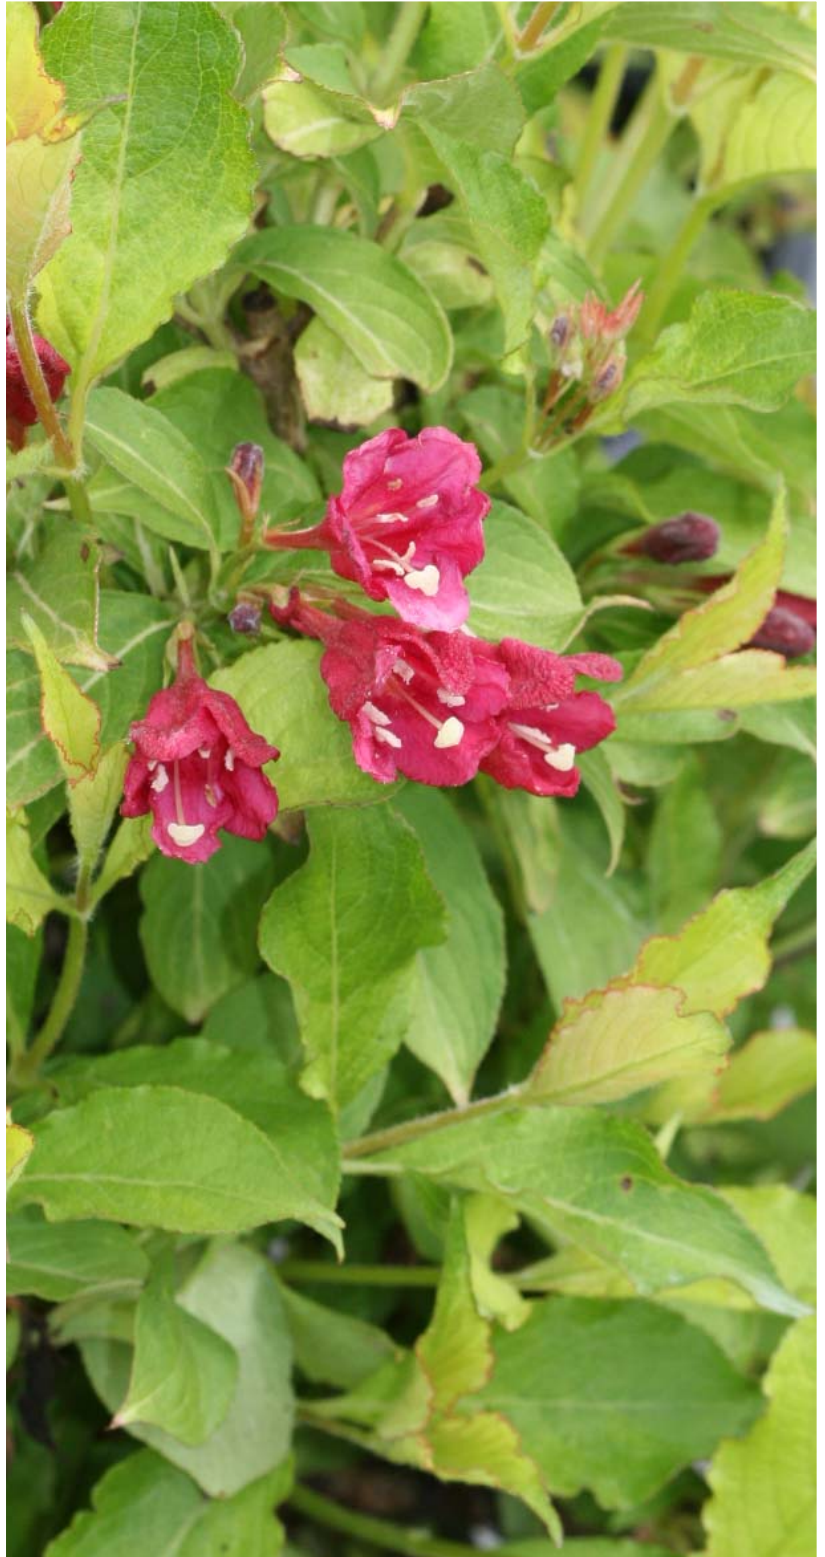

Ghost™ Weigela

Weigela florida 'Carlton' PPAF

SPECS

Height:	4-5'
Spread:	4-5'
Shape:	rounded
Foliage:	cream-yellow-green
Fall Color:	yellow
Flowers:	dark red-pink
Fruit:	capsule
Zone:	4

DESCRIPTION

Weigela has long been valued for their profuse display of brightly colored flowers in late spring. They are extremely adaptable to soil type and grow best in full sun.

Ghost™ Weigela is a unique cultivar from Proven Winners®. Its chartreuse foliage matures with a buttery color that has a ghostly iridescence. It has red-pink flowers and exhibits sporadic rebloom during the summer.

The unusual foliage color of this cultivar looks especially nice combined with plants that have dark or purple foliage. Use it in borders, in groups, or massed in the landscape.

7679 Worthington Rd. Galena, OH 43021
614.891.9348PH 800.340.9348TF
www.acornfarms.com
©Acorn Farms, Inc.