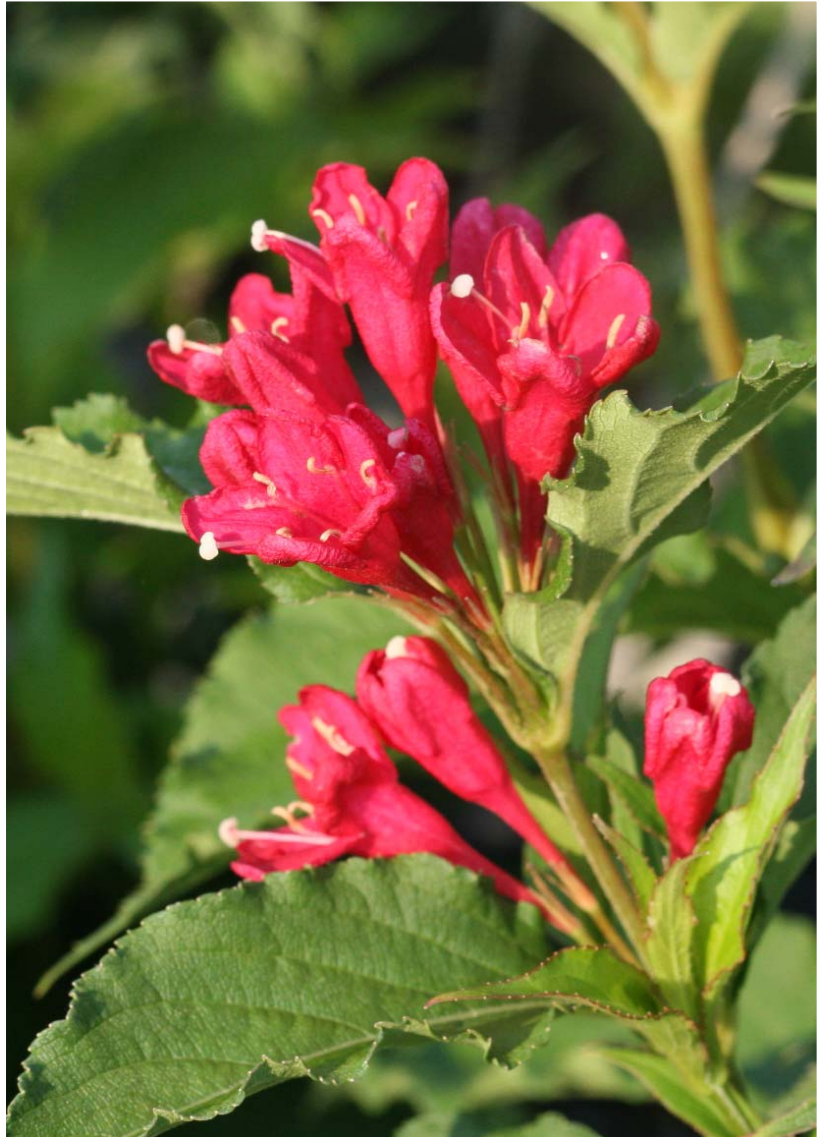

# Red Prince Weigela

*Weigela florida* 'Red Prince' PPAF

## SPECS

Height:	5-6'
Spread:	5-6'
Shape:	upright, arching
Foliage:	green
Fall Color:	yellow
Flowers:	red
Fruit:	capsule
Zone:	4

## DESCRIPTION

Weigela has long been valued for their profuse display of brightly colored flowers in late spring. They are extremely adaptable to soil type and grow best in full sun.

'Red Prince' is an upright grower with a dense habit and strong stems. Its bright red flowers hold their color without fading and the plant will sporadically rebloom during the summer.

Utilize 'Red Prince' in shrub borders or massed in the landscape. With a little pruning to tidy the plant after flowering, it could be incorporated into foundation plantings or used as a single specimen.