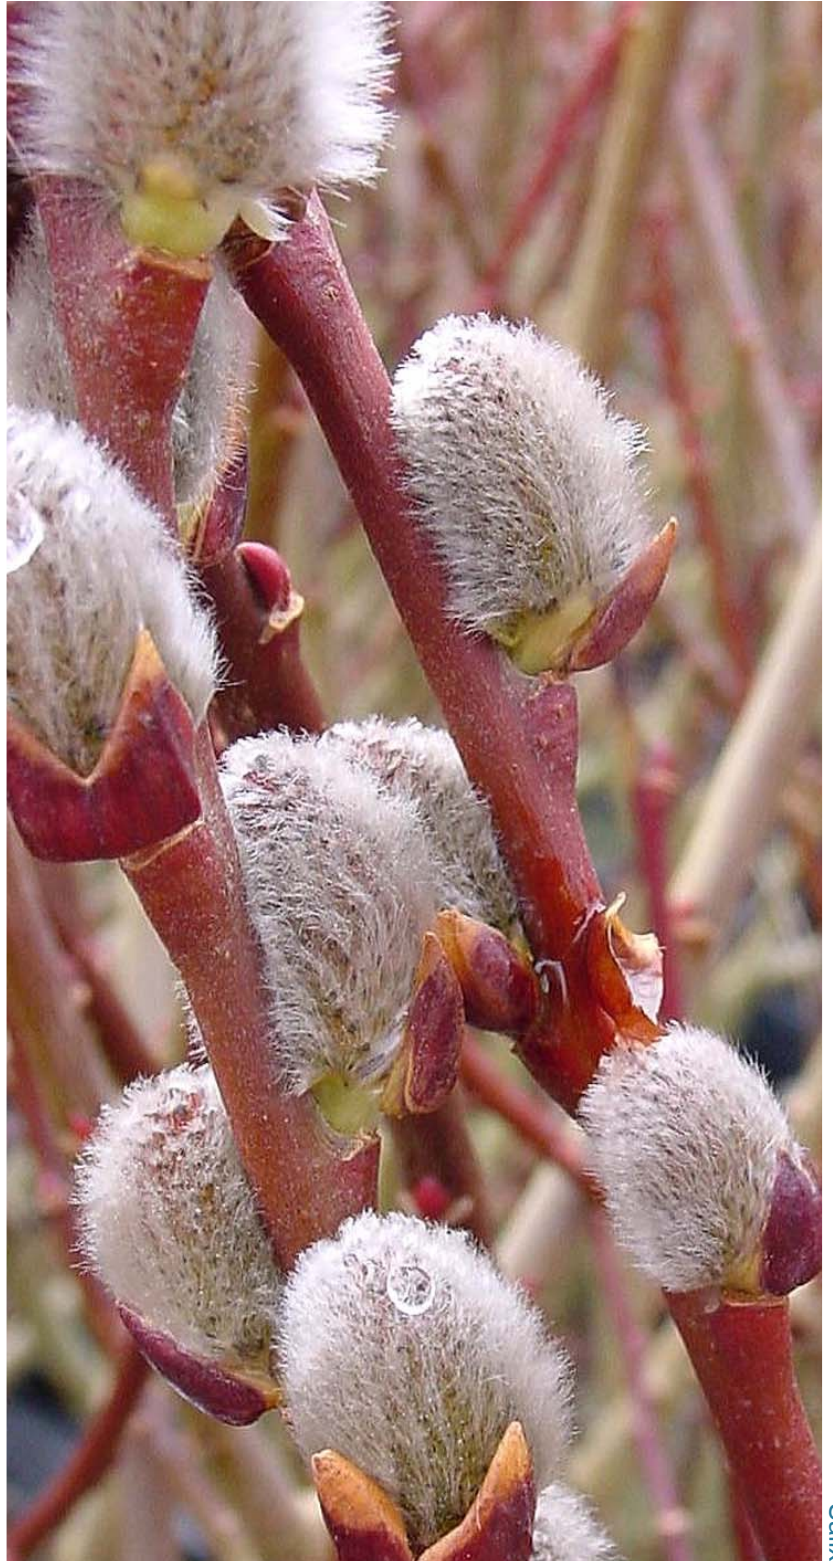

Pussy Willow

Salix discolor

SPECS

Height:	20'
Spread:	15'
Shape:	upright
Foliage:	green
Fall Color:	golden yellow
Flowers:	catkins
Fruit:	insignificant
Zone:	5

DESCRIPTION

Native to much of the Eastern United States, Pussy Willows are grown primarily for their large showy catkins, which are produced in early spring. The silvery catkins appear along the stems and are silky to the touch. The stems are useful for cutting for indoor arrangements.

Pussy Willow will grow in a wide range of soils, and is one of the few plants that will grow well in low-lying and poorly drained, wet areas.

Utilize along ponds or streams, or plant in average soil as a background plant.