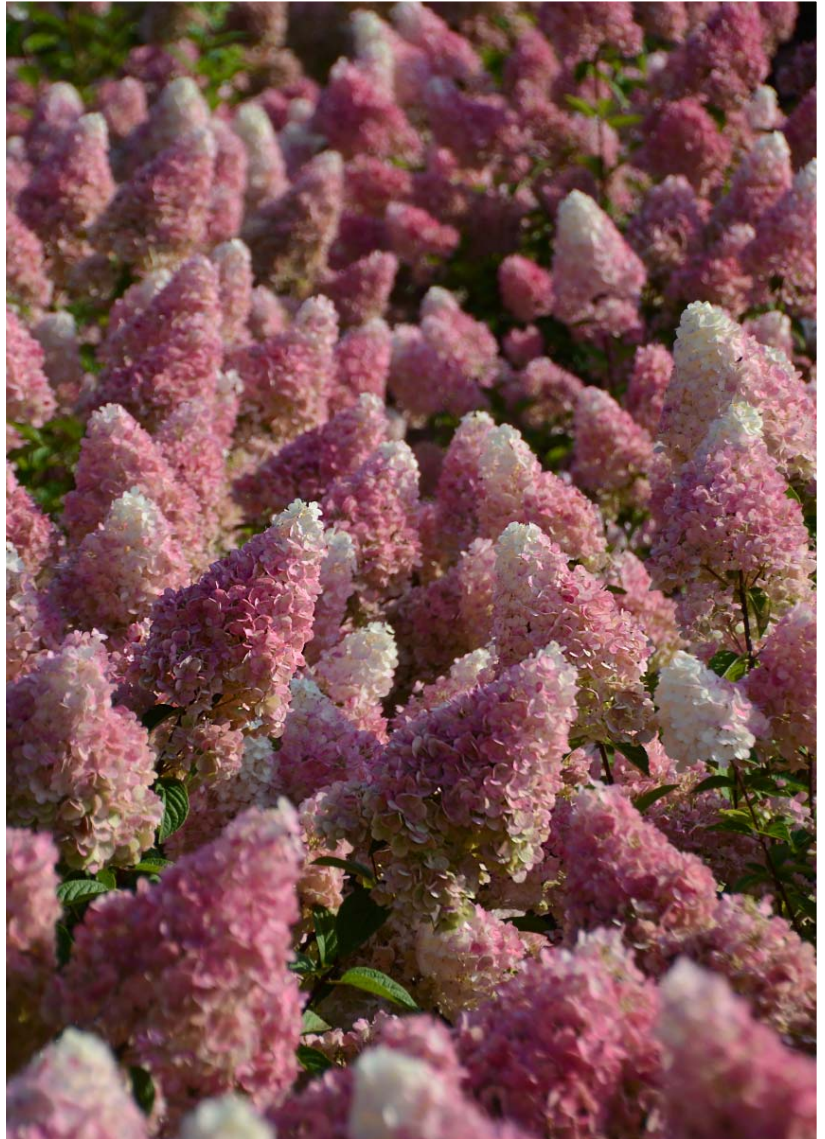

Photos courtesy of Bailey Nurseries