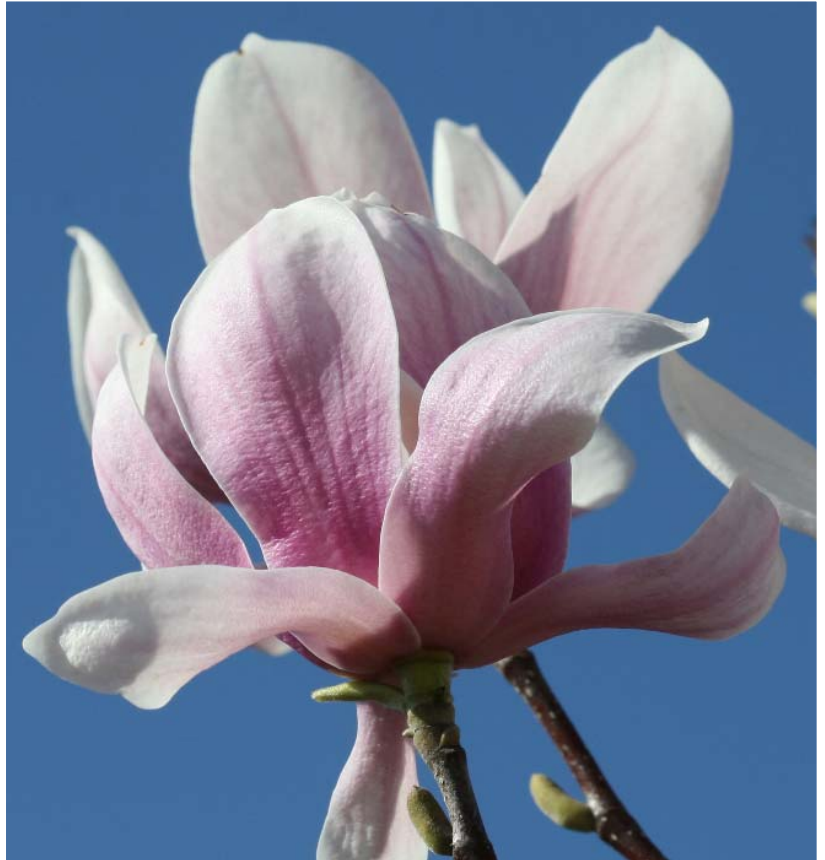

Saucer Magnolia

Magnolia x soulangiana

SPECS

Height:	20-30'
Spread:	30'
Shape:	rounded
Foliage:	deep green
Fall Color:	yellowish
Flowers:	pink-purple
Fruit:	seldom
Zone:	4

DESCRIPTION

Magnolias are invaluable in the garden! Their large, showy blooms are offered in an array of colors, and the variety of size and form makes it easy to find one that will suit your needs.

A mature Saucer Magnolia is an impressive sight while in full bloom! Its large flowers are purplish-pink on the outside of the petals, pinkish-white inside. This Magnolia blooms very early, and flower buds may be damaged by spring frosts. One look at this Magnolia in bloom, however, make it worth the risk. Provide moist, organic soil for optimal growth.