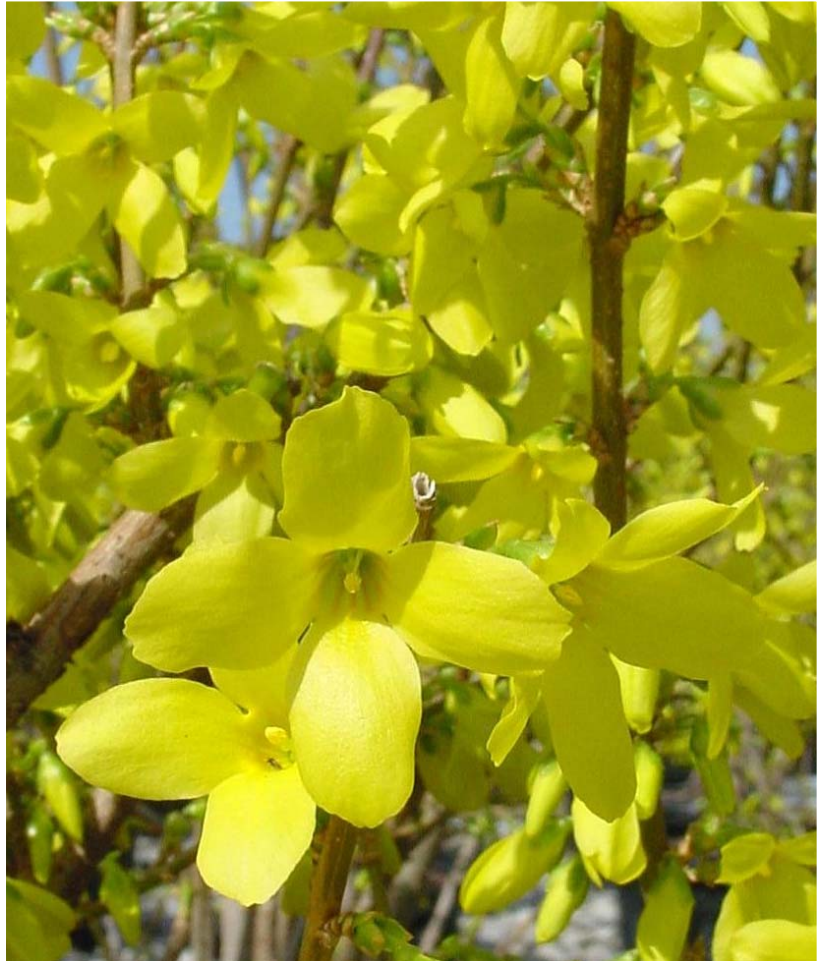

Lynwood Gold Forsythia

Forsythia x intermedia 'Lynwood'

SPECS

| | |
|-------------|------------------|
| Height: | 5-7' |
| Spread: | 7' |
| Shape: | upright, arching |
| Foliage: | deep green |
| Fall Color: | yellow |
| Flowers: | yellow |
| Fruit: | capsule |
| Zone: | 4 |

DESCRIPTION

The classic harbinger of spring, Forsythia explodes with a profusion of sunny flowers!

Lynwood Gold is an upright shrub, with arching, spreading branches. This fast grower performs well in full sun to partial shade, and is tolerant of urban conditions. It is a reliable and heavy bloomer, with large yellow flowers produced along the stems in early spring.

This large shrub is useful for shrub borders and bank planting and is impressive when massed.

7679 Worthington Rd. Galena, OH 43021
614.891.9348PH 800.340.9348TF
www.acornfarms.com
©Acorn Farms, Inc.