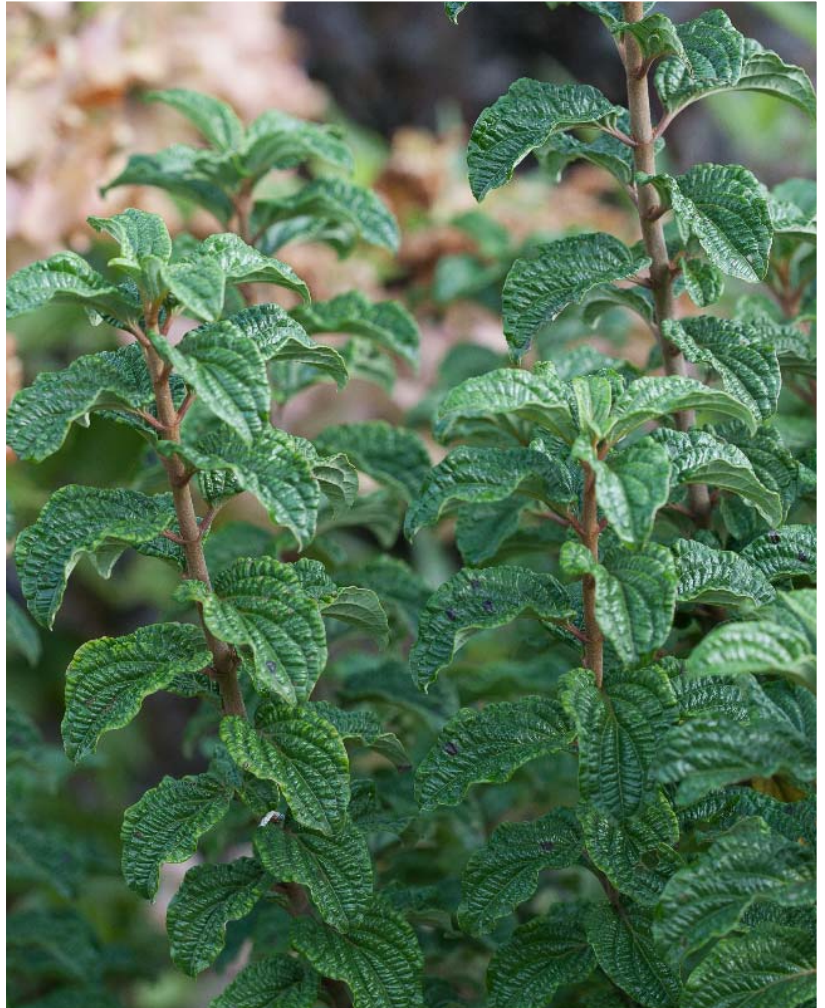

Photos courtesy of ©Proven Winners® Color Choice®