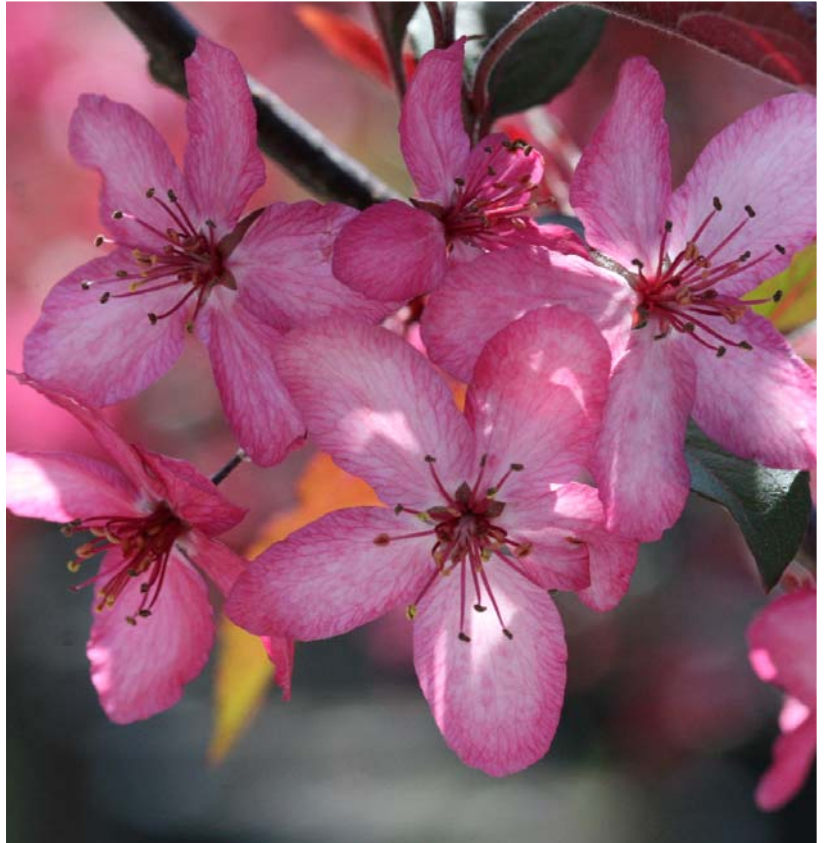

# Royal Raindrops® Crabapple

*Malus 'JFS-KW5'* PP14,375

## SPECS

Height:	20'
Spread:	15'
Shape:	upright, spreading
Foliage:	purple
Fall Color:	orange-red
Flowers:	Pink-red
Fruit:	red, persistent
Zone:	4

## DESCRIPTION

Crabapples are prized for their spectacular display of fragrant blooms in the spring. Colorful fruit extends their interest into the fall and winter months. The staggering choices of size, form, flower and fruit colors make it easy to choose at least one for nearly every landscape situation.

Royal Raindrops® has an upright habit with good branching structure and dense form. Its purple cutleaf leaves are deeply lobed. Bright pink-red flowers in spring are followed by red fruit that persist throughout winter.