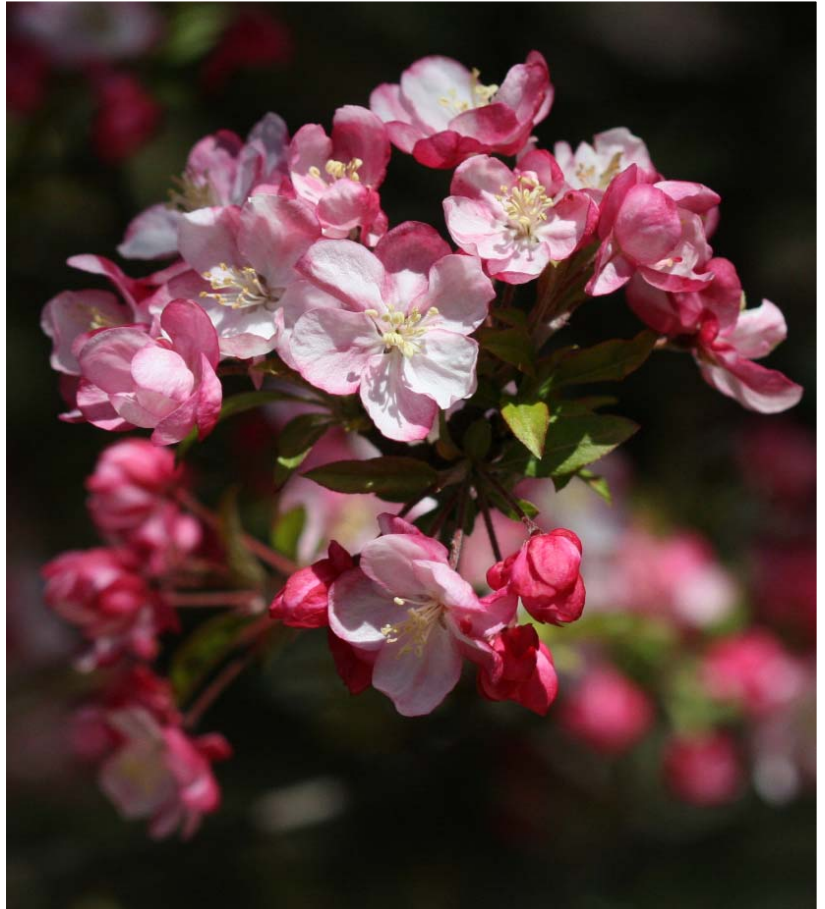

Coralburst® Crabapple

Malus 'Coralcole'

SPECS

Height:	15'
Spread:	15'
Shape:	rounded
Foliage:	dark green
Fall Color:	yellow
Flowers:	rose
Fruit:	bronze-red
Zone:	4

DESCRIPTION

Crabapples are prized for their spectacular display of fragrant blooms in the spring. Colorful fruit extends their interest into the fall and winter months. The staggering choices of size, form, flower and fruit colors make it easy to choose at least one for nearly every landscape situation.

Coralburst® has a rounded habit with dense branching, forming a symmetrical crown. Its double rose colored flowers are followed by bronze-red fruit.

7679 Worthington Rd. Galena, OH 43021
614.891.9348PH 800.340.9348TF
www.acornfarms.com
©Acorn Farms, Inc.