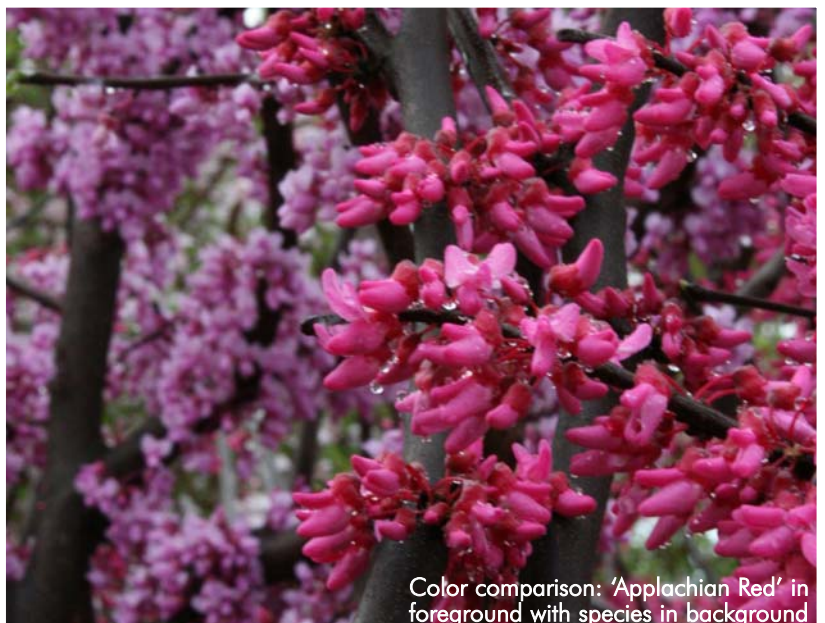

Color comparison: 'Appalachian Red' in foreground with species in background