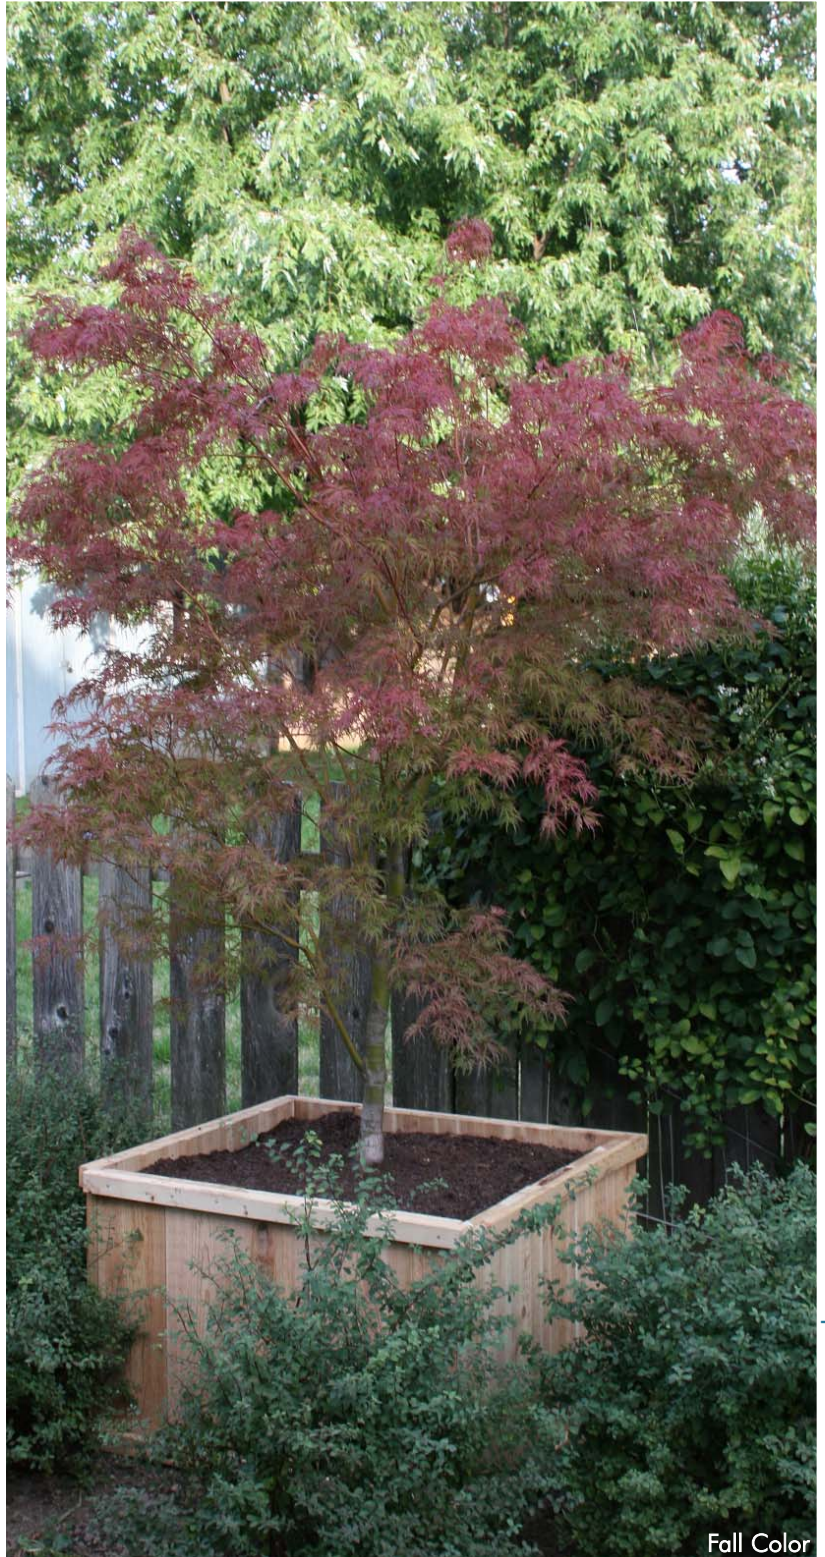

Seriyū Japanese Maple

Acer palmatum var. *dissectum* 'Seriyu'

SPECS

Height:	16-23'
Spread:	10-13'
Shape:	vase
Foliage:	green
Fall Color:	orange to burgundy
Flowers:	red
Fruit:	samara
Zone:	5

DESCRIPTION

Japanese Maples are a treasured asset in the garden. Their beauty and diverse selection of colors, leaf type and form ensures that there is a cultivar to fit nearly every landscape situation.

'Seriyu' is unusual for the dissected maple group in that it is not a weeping form - it has a strong upright habit. Its small leaves unfold with a tinge of red, changing to bright green during the growing season. Fall color includes gold, orange and crimson tones. 'Seriyu' will grow to approximately 15' x 10' in average garden settings.

Provide full sun with moist, well-drained soil. The name 'Seriyu' means "blue-green dragon".

7679 Worthington Rd. Galena, OH 43021
614.891.9348PH 800.340.9348TF
www.acornfarms.com
©Acorn Farms, Inc.

Fall Color